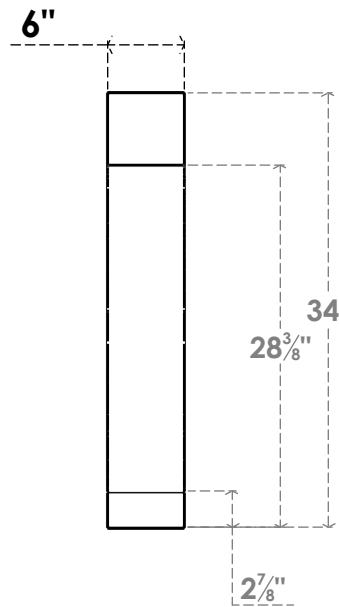

ITEM NUMBER: BRCPC060X28000X34000IMP

6"W X 28"D X 34"H IMPERIAL ARCHITECTURAL GRADE PVC CLOSED KNEE BRACE

SIDE PROFILE

FRONT PROFILE

ISOMETRIC

EKENA MILLWORK
2300 WEST MAIN ST.
CLARKSVILLE, TX 75426
TOLL FREE: 866-607-0453
WWW.EKENAMILLWORK.COM

NOTES

1. INSTALLATION TO BE COMPLETED IN ACCORDANCE WITH MANUFACTURER'S SPECIFICATIONS.
2. DRAWING MAY NOT BE TO SCALE
3. THIS DRAWING IS INTENDED FOR DESIGN AND PLANNING PURPOSES ONLY.
4. ALL INFORMATION CONTAINED HEREIN WAS CURRENT AT THE TIME OF DEVELOPMENT BUT MUST BE REVIEWED AND APPROVED BY THE PRODUCT MANUFACTURER TO BE CONSIDERED ACCURATE.
5. ARCHITECTURAL GRADE PVC PRODUCTS ARE MADE FROM EXPANDED CELLULAR PVC AND COME NATURALLY WHITE BUT MAY BE PAINTED