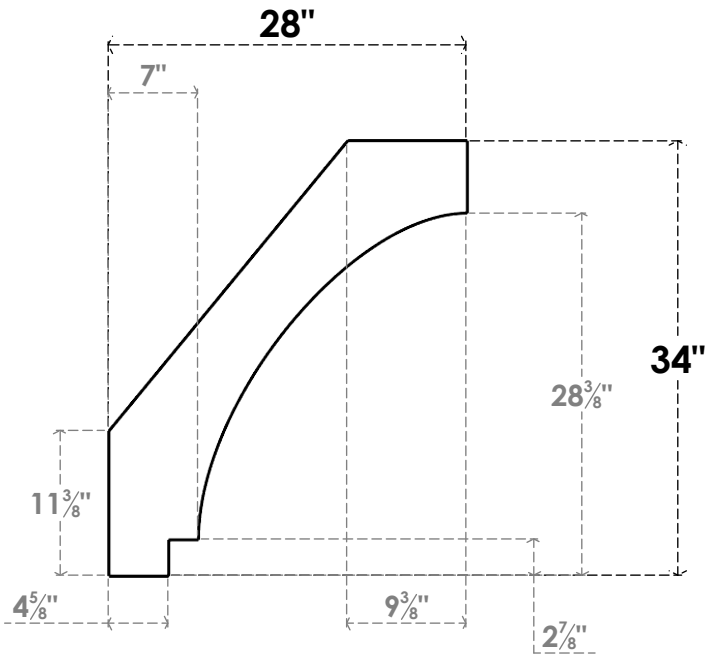

ITEM NUMBER: BRCPC060X28000X34000IMP

6"W X 28"D X 34"H IMPERIAL ARCHITECTURAL GRADE PVC CLOSED KNEE BRACE

SIDE PROFILE

FRONT PROFILE

ISOMETRIC

EKENA MILLWORK
2300 WEST MAIN ST.
CLARKSVILLE, TX 75426
TOLL FREE: 866-607-0453
WWW.EKENAMILLWORK.COM

NOTES

1. INSTALLATION TO BE COMPLETED IN ACCORDANCE WITH MANUFACTURER'S SPECIFICATIONS.
2. DRAWING MAY NOT BE TO SCALE
3. THIS DRAWING IS INTENDED FOR DESIGN AND PLANNING PURPOSES ONLY.
4. ALL INFORMATION CONTAINED HEREIN WAS CURRENT AT THE TIME OF DEVELOPMENT BUT MUST BE REVIEWED AND APPROVED BY THE PRODUCT MANUFACTURER TO BE CONSIDERED ACCURATE.
5. ARCHITECTURAL GRADE PVC PRODUCTS ARE MADE FROM EXPANDED CELLULAR PVC AND COME NATURALLY WHITE BUT MAY BE PAINTED